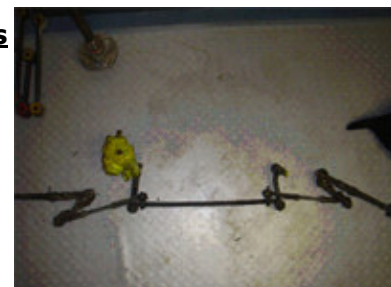

Complete RX2 steering assembly with lower control arms

1 item @ $100.00 each

Total $100.00